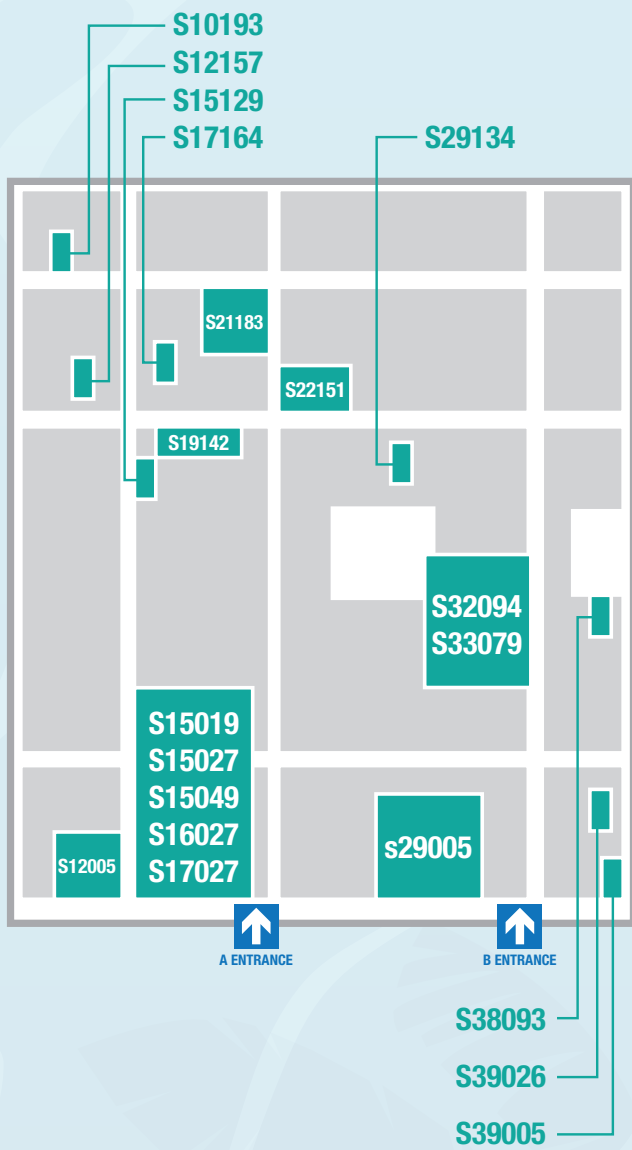

Taiwan Exhibitors South Hall

Chemical Materials

- **GRECO** **Great Eastern Resins Industrial** S32094
  flora@greco.com.tw
- **Guide Win Specialty Chemical** S21183A
  sales@guidewin.com
- **Horng En** S12157E
  sherry_hung@horngen.com
- **KCI MASTER** **KCI Master Industries** S21183B
  smile@kcimaster.com
- **Shinkong Synthetic Fibers** S39026
  susanwu@shinkong.com.tw
- **Zig Sheng Industrial** S29134
  a33@zigsheng.com

Cutting Machine

- **Chao Wei Plastic Machinery** S12005A
  sales@chaowei.tw

Industrial Plants And Machinery

- **Chao Wei Plastic Machinery** S12005A
  sales@chaowei.tw
- **Chichang** **Chi Chang Machinery Enterprise** S17027B
  fred@extrusion.com.tw
- **Everplast** **Everplast Machinery** S29005C
  everstar@mail.everplast.net
- **HAO YU** **Hao Yu Precision Machinery Industry** S16027C
  haoyu@ms12.hinet.net
- **TwinScrew** **Twin Screw Industrial** S17027D
  mercedesu@twisic.com

Machine Parts

- **GAINER** **Gainer Transmission Tech** S29005F
  info@gainer-tw.com
- **HO HSING** **Ho-Hsing Precision Industry** S29005G
  sales@ho-hsing.com.tw
- **Sun Lung Gear Works** S29005H
  sunlung@slgear.com.tw
- **TwinScrew** **Twin Screw Industrial** S17027D
  mercedesu@twisic.com

Monofilament Making Machine For Plastic

- **HAO YU** **Hao Yu Precision Machinery Industry** S16027C
  haoyu@ms12.hinet.net

Molds

- **GMA Machinery Enterprise** S21183D
  info@gma.com.tw
- **GM** **Green Maxi** S17027E
  cristina.wen@greenmaxi.com
- **Hongzu Mould Enterprise** S33079
  sophia.info@hongzu.com
- **JAWBONE** **Jawbone Industrial** S12157B
  jb03@jawbone.com.tw
- **Nan Fong Mold** S38093
  info@nanfong.com.tw
- **Oriental Precise Mould** S16027B
  ortimold@ms17.hinet.net

Others

- **Chao Wei Plastic Machinery** S12005A
  sales@chaowei.tw
- **Chyau Long Machinery** S39005
  trade@avalong.com
- **Core Materials** S19142A
  rj@corematerials.co
- **GAINER** **Gainer Transmission Tech** S29005F
  info@gainer-tw.com
- **GM** **Green Maxi** S17027E
  cristina.wen@greenmaxi.com
- **HO HSING** **Ho-Hsing Precision Industry** S29005G
  sales@ho-hsing.com.tw
- **Horng En** S12157E
  sherry_hung@horngen.com
- **JAWBONE** **Jawbone Industrial** S12157B
  jb03@jawbone.com.tw
- **Ledlink Optics** S12157A
  service@ledlink-optics.com
- **Moldex3D** S15019
  kellychen@moldex3d.com
- **Ranarc** S12005E
  iv-chang@ranarc.com
- **Win Industry** S12157D
  sales@winindustry.com
- **YOKE** **Yoke Industrial** S10193
  demi_wang@mail.yoke.net
- **YHT** **Yuan Heng Tai Water Transfer Printing** S21183C
  linda@yht.com.tw

Pelletizing Equipment

- **chichang** **Chi Chang Machinery Enterprise** S17027B
  fred@extrusion.com.tw
- **Chyau Long Machinery** S39005
  trade@avalong.com
- **Everplast** **Everplast Machinery** S29005C
  everstar@mail.everplast.net
- **INTYPE** **Intype Enterprise** S16027A
  maggiechuang@intype.com.tw
- **Paxton Company** S12005F
  paxton@ms10.hinet.net
- **POLYSTAR** **Polystar Machinery** S17005
  sales@polystarco.com
- **Ruenyuan Knives** S16027E
  kevin@ruenyuan.com.tw

Plastic Blowing Moulding Machine